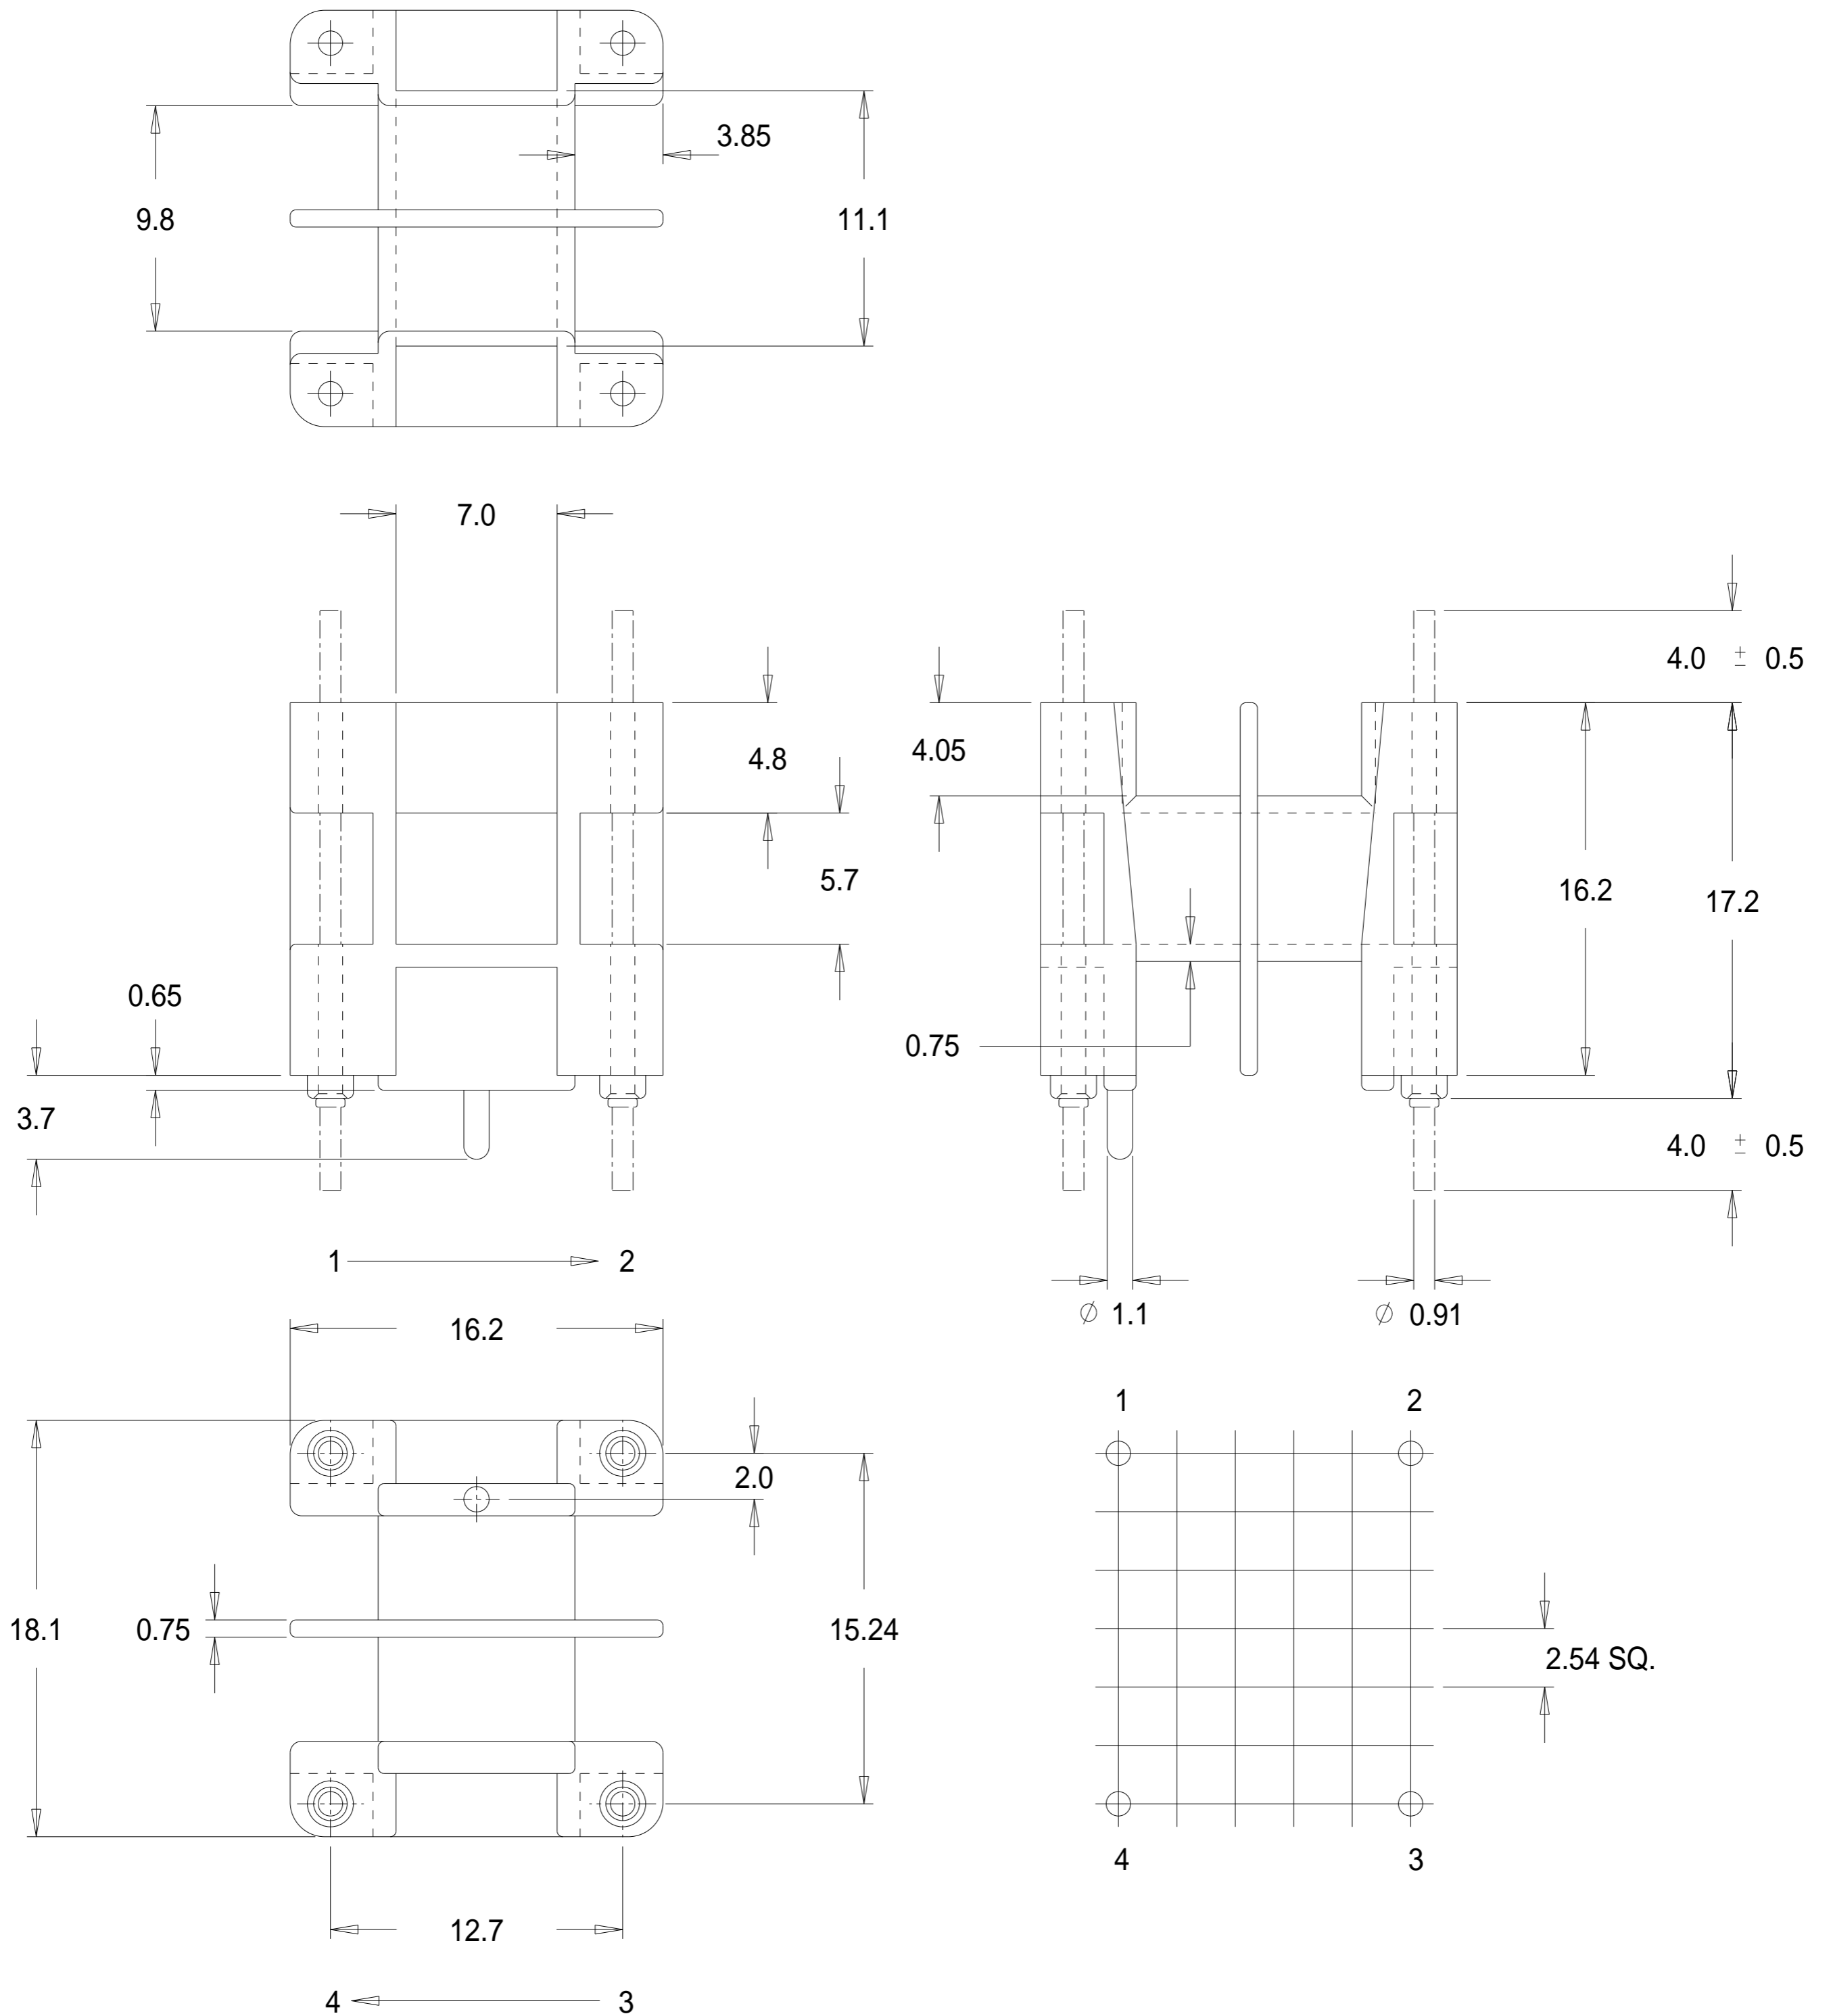

Part No. FU0621

U 15/11/6 Double Section 'U' Range Bobbin

Dimensions in millimetres.